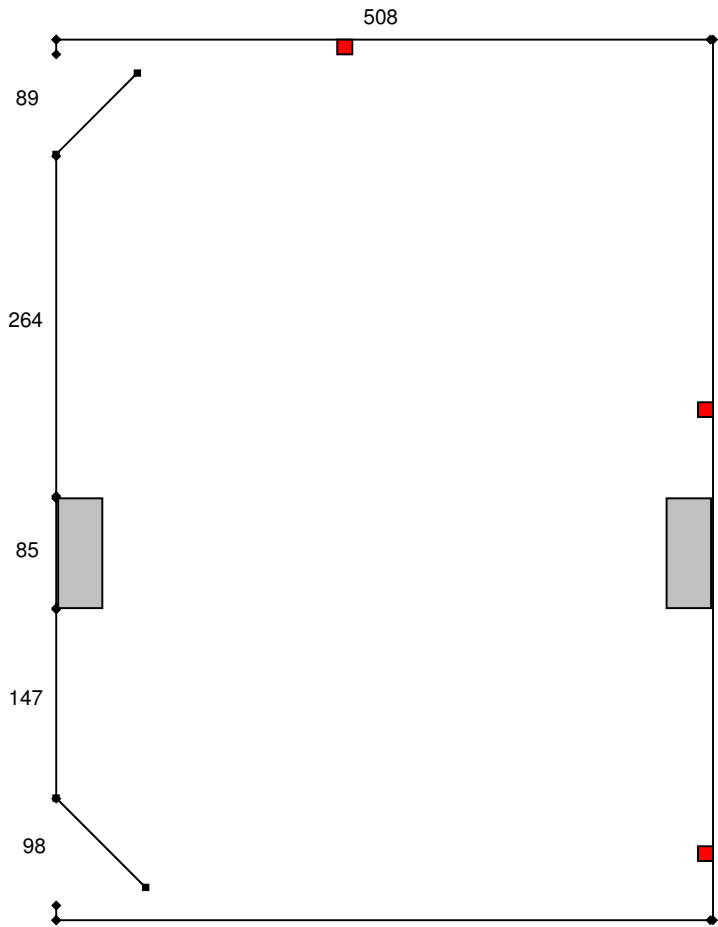

# Memorial Hall

1cm  $\equiv$  0.0175cms  
on plan

### Middle Hall

1cm ≡ 0.0175cms  
on plan

Folding  
partition

89

508

264

85

147

### Parlour

1cm ≡ 0.0175cms  
on plan

Piano

413

95

44

86

44

# Centenary Room

1cm ≡ 0.0175cms  
on plan

**Church**  
(outside Vestry)

1cm ≡ 0.0175cms  
on plan