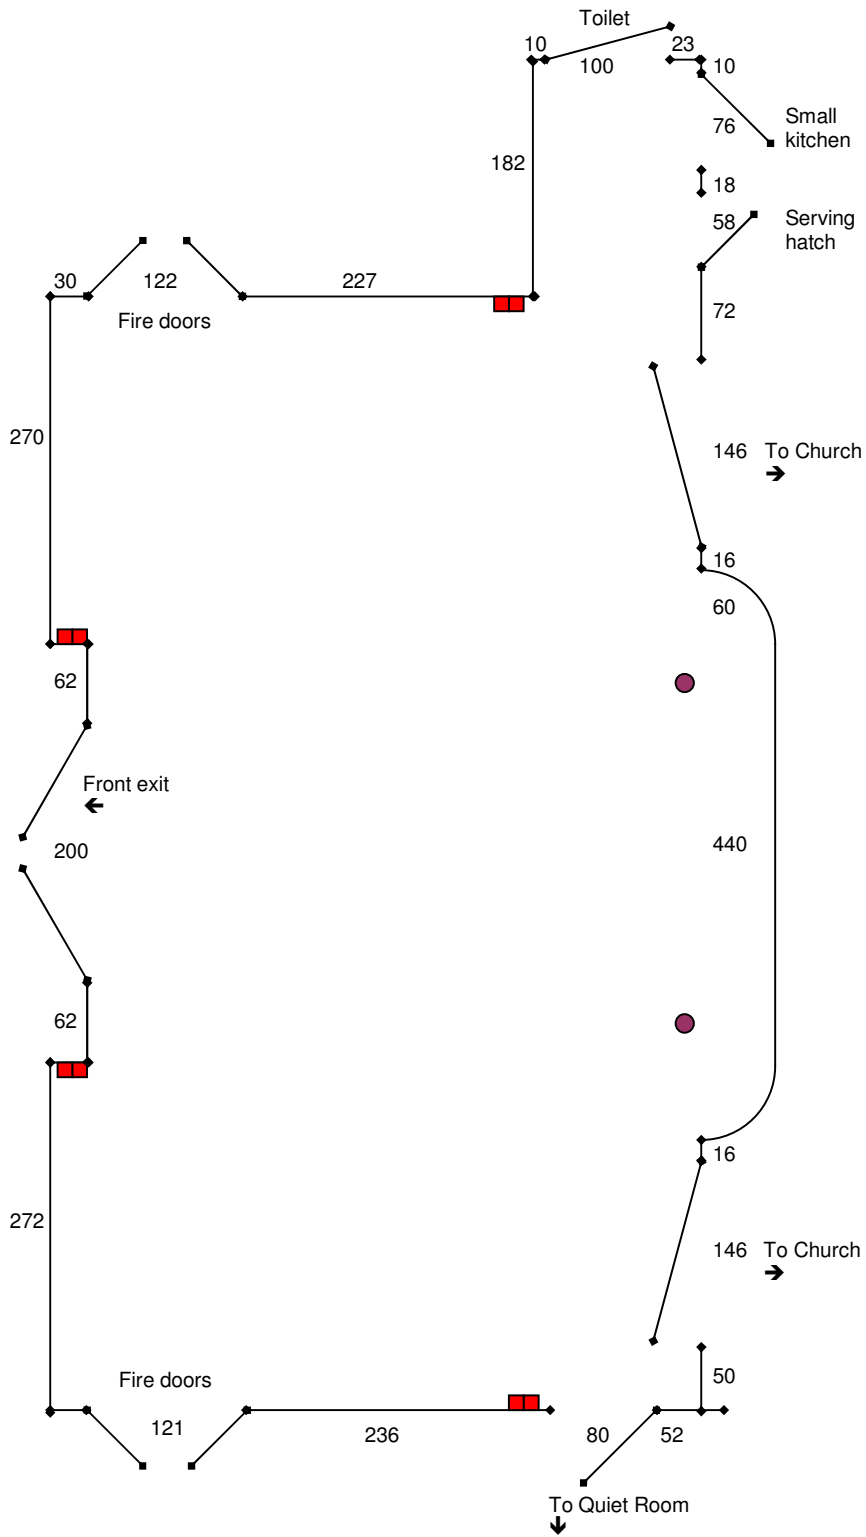

### Middle Hall

1cm ≡ 0.0175cms  
on plan

Folding  
partition

89

508

264

85

147

### Parlour

1cm ≡ 0.0175cms  
on plan

Piano

413

95

44

86

44

# Centenary Room

1cm ≡ 0.0175cms  
on plan

**Church**  
(outside Vestry)

1cm ≡ 0.0175cms  
on plan