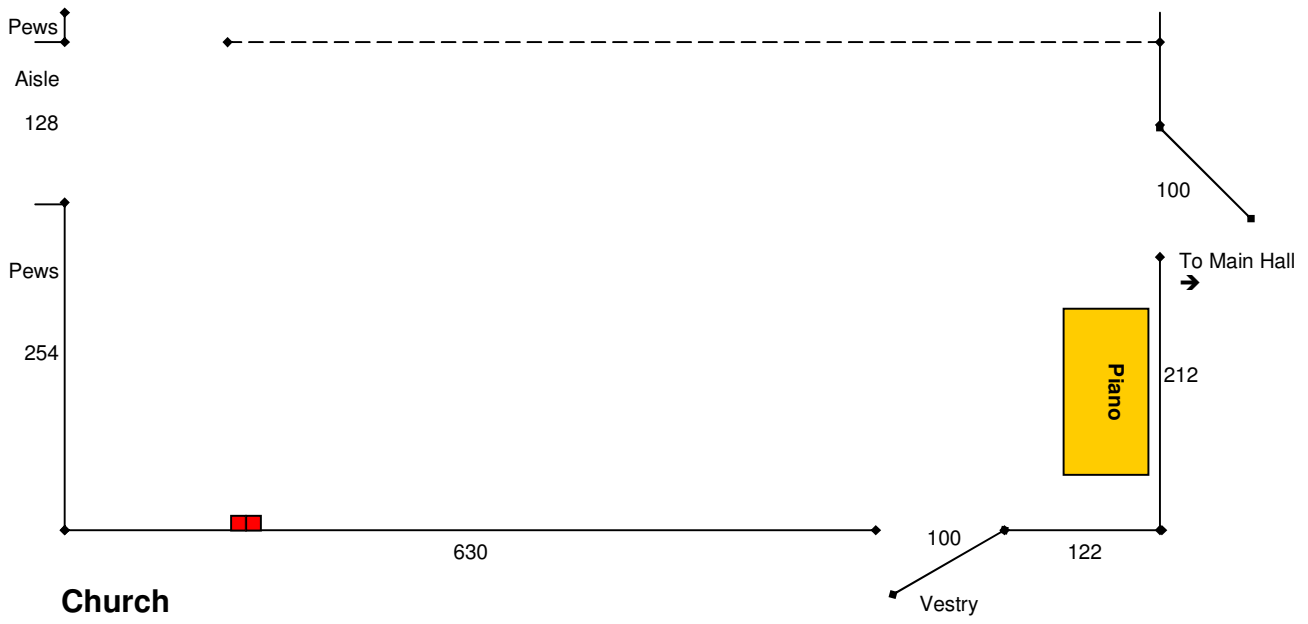

# Centenary Room

1cm ≡ 0.0175cms  
on plan

**Church**  
(outside Vestry)

1cm ≡ 0.0175cms  
on plan