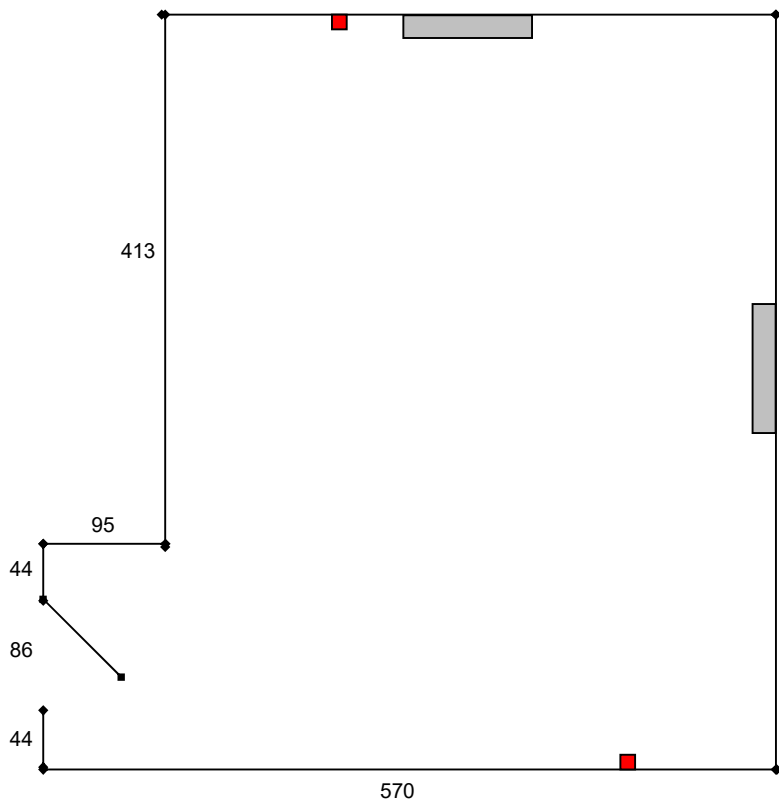

**Memorial Hall**

1cm  $\equiv$  0.0175cms  
on plan

### Middle Hall

1cm  $\equiv$  0.0175cms  
on plan

Folding partition  
(does not unfold)

### The Parlour

1cm  $\equiv$  0.0175cms  
on plan

### Meeting room

1cm  $\equiv$  0.0175cms  
on plan

Electrical sockets in  
this room also offer  
USB connections.

The room also has a  
strong internet signal  
and has carpet  
flooring.